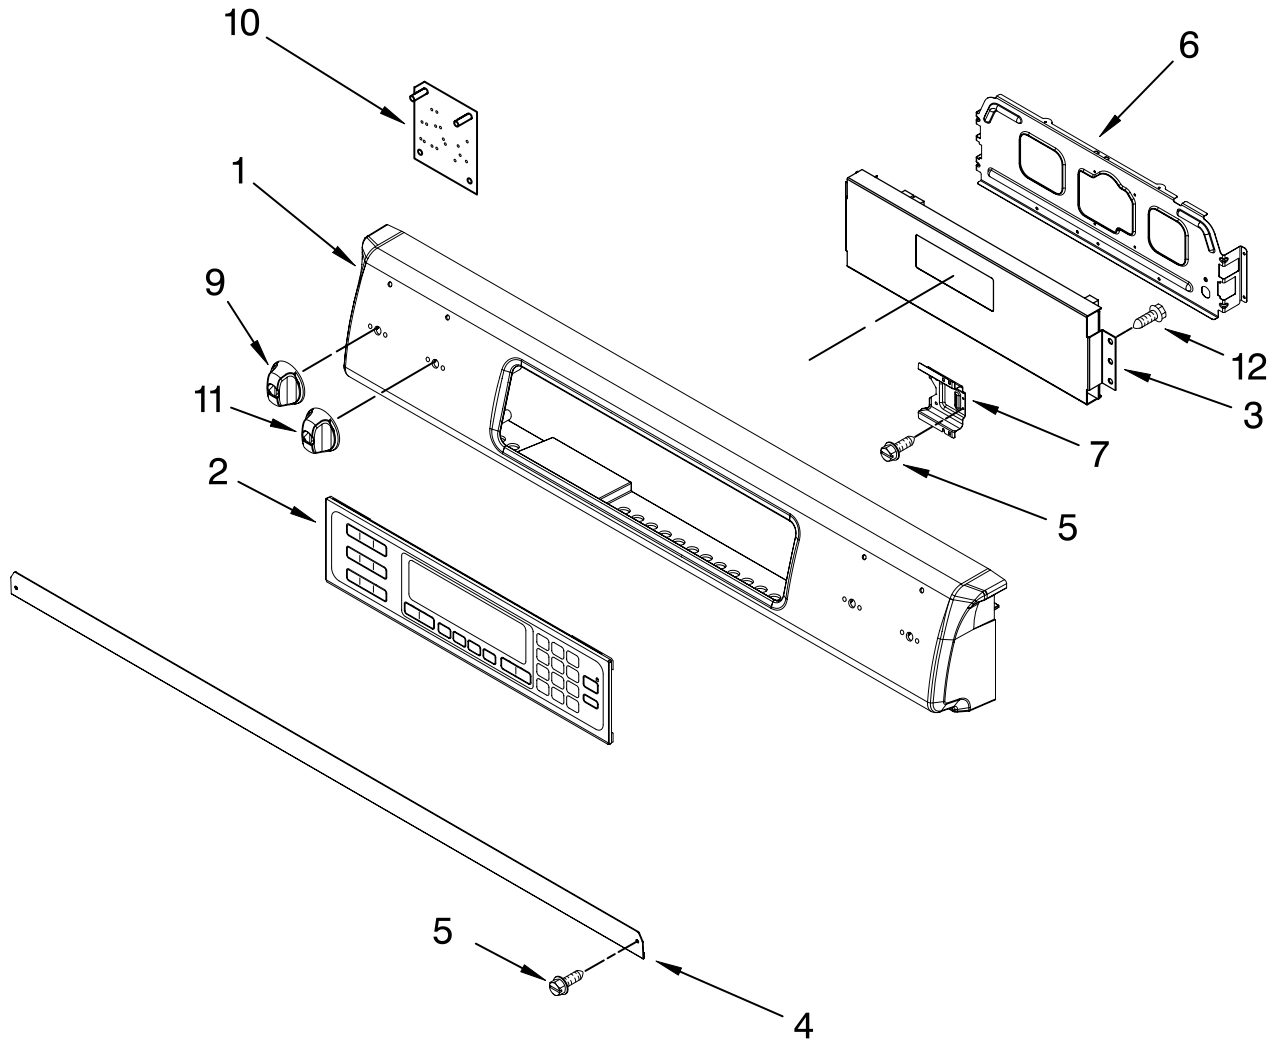

CONTROL PANEL PARTS

For Models: KGSS907SBL02, KGSS907SWH02, KGSS907SSS02
(Black) (White) (Stainless)

Illus. No.	Part No.	DESCRIPTION
1	W10117036	Control Panel Black
	W10117038	White
	W10156273	Stainless
2	9761566	Switch, Membrane
3	9762794	Control, Interface
4	W10105370	Shield, Console
5	3196537	Screw

Illus. No.	Part No.	DESCRIPTION
6	9757409	Support, Gas Valve
7	9761745	Bracket, Touchsensor
9		Knob, Burner RF, RR, LR
	W10193275	Black
	W10193273	White
	W10156265	Stainless

Illus. No.	Part No.	DESCRIPTION
10	9758080	Module, Spark
11		Knob, TCB LF
	W10193263	Black
	W10193261	White
	W10156262	Stainless
12	9780271	Screw

FOR ORDERING INFORMATION REFER TO PARTS PRICE LIST